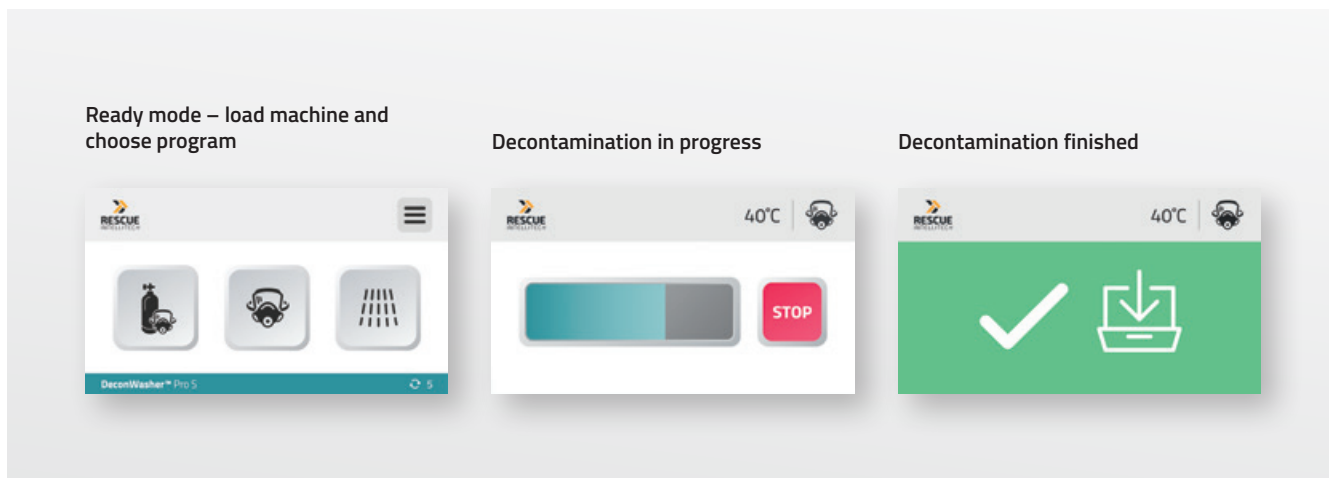

 **12** Air cylinders
per hour

 **48** Face masks
per hour

Technical specification

Power supply	200–240 V single-phase, 50/60 Hz, 16–20 A
Water supply	Cold & hot water, 0.5–10°dH
External Dimension (W x D x H)	Closed 680 x 790 x 1732 mm Open 680 x 1080 x 1900 mm

Easy to operate with an intuitive user interface

To make the machine as user-friendly as possible, we decided to use a single resistive touch screen display, so you have complete control of your DeconWasher Pro S. With a modern user interface, inspired by the easy-to-use analog control panel of the Solo Rescue, you can run a wash program with a single tap on the screen.

Apart from starting your wash programs, you will be able to follow its progress via a progress bar, change the wash and rinse temperatures, adjust the detergent concentration, alter the rinse volume, see the current number of completed programs since the last water change, get water change and service notifications, and more.